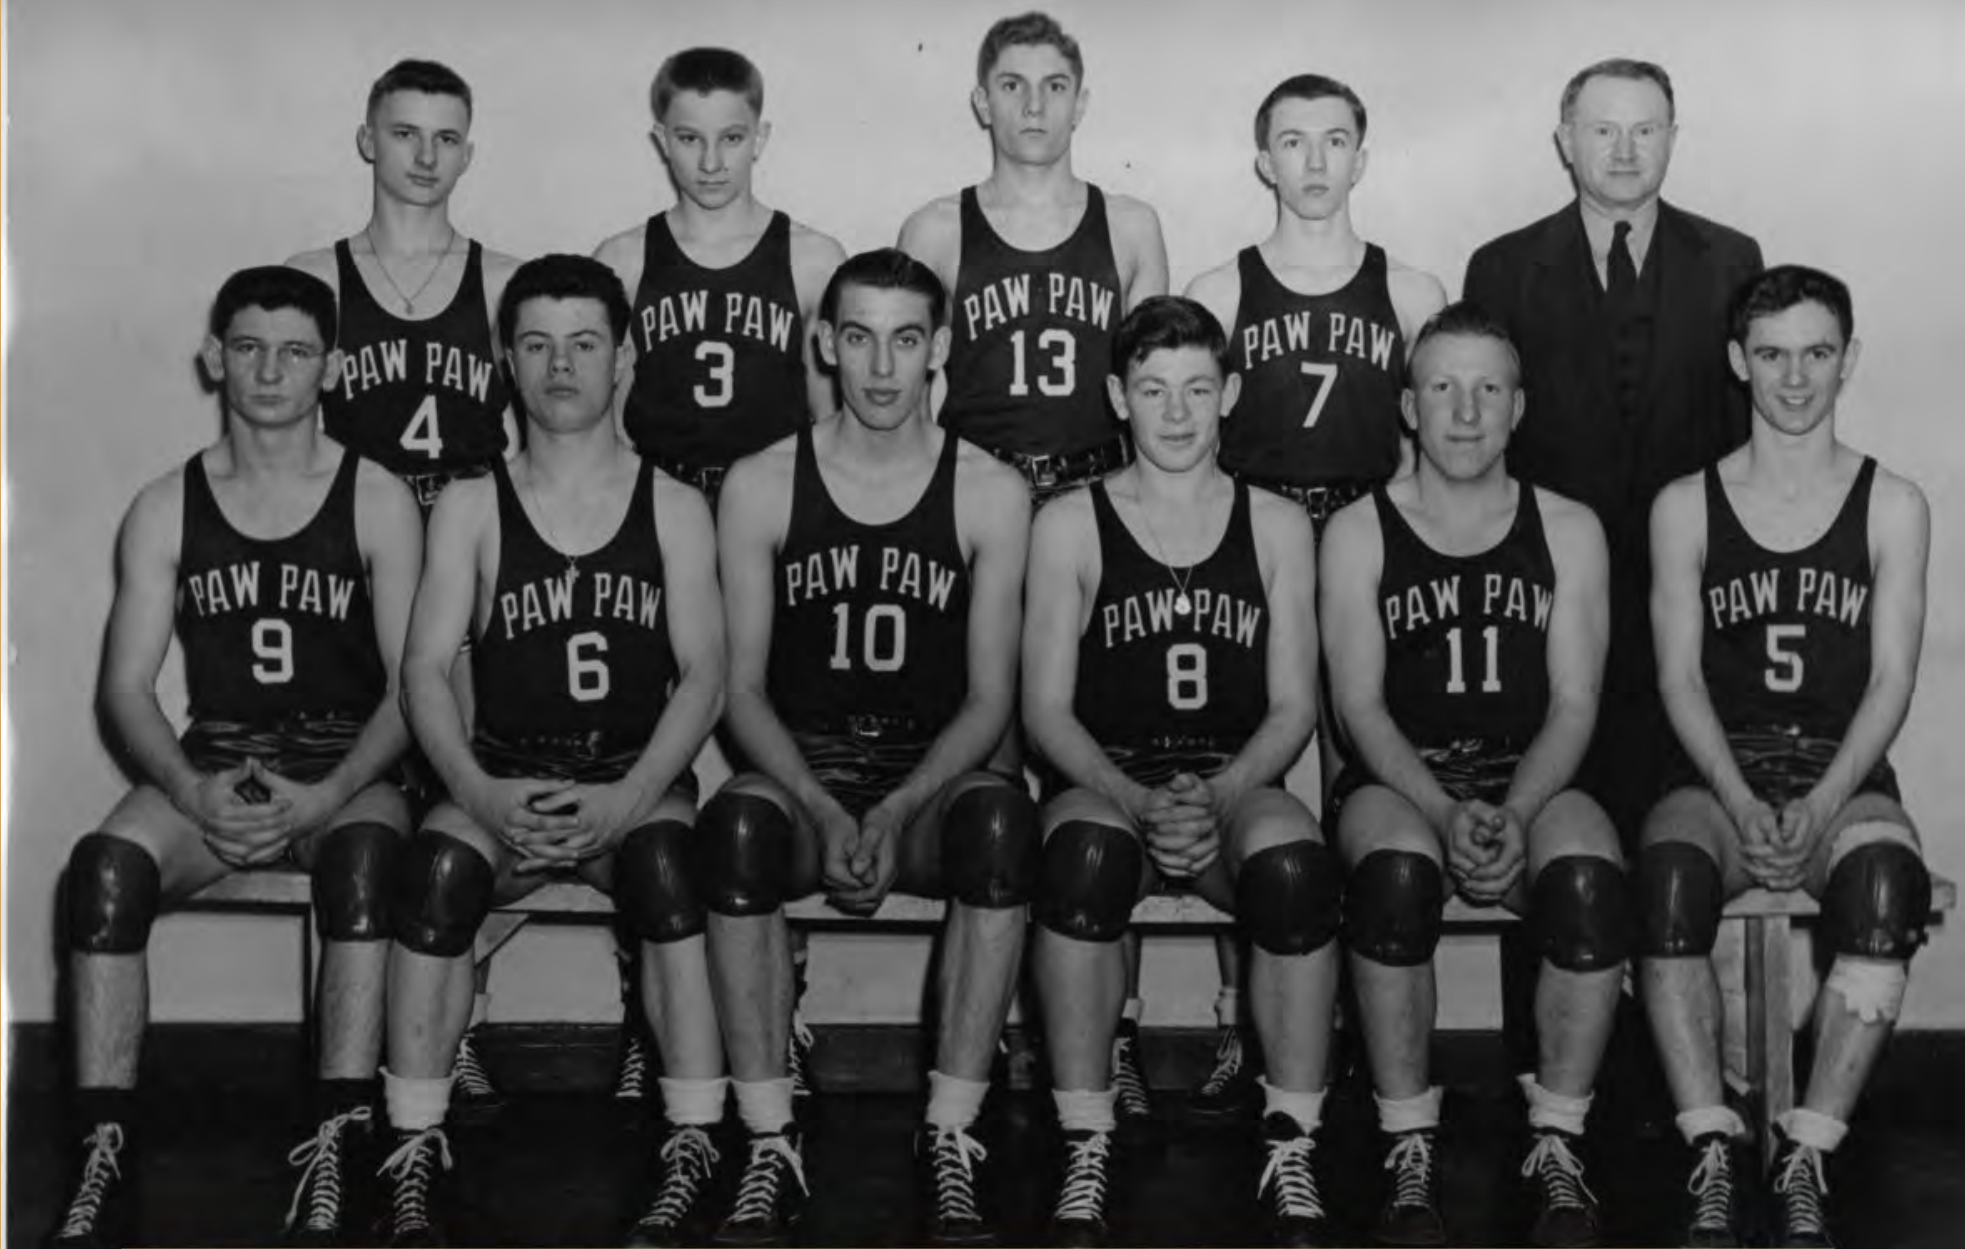

Back Row-A. Gladysz, B. Hagen, L. LaPine, F. Racette, Mr. Emmert.
Front Row-M. Potter, L. Donovan, H. Hinckley, E. Rucinski, S. Jacher, D. Wragg.

PPHS 1944 Basketball Team