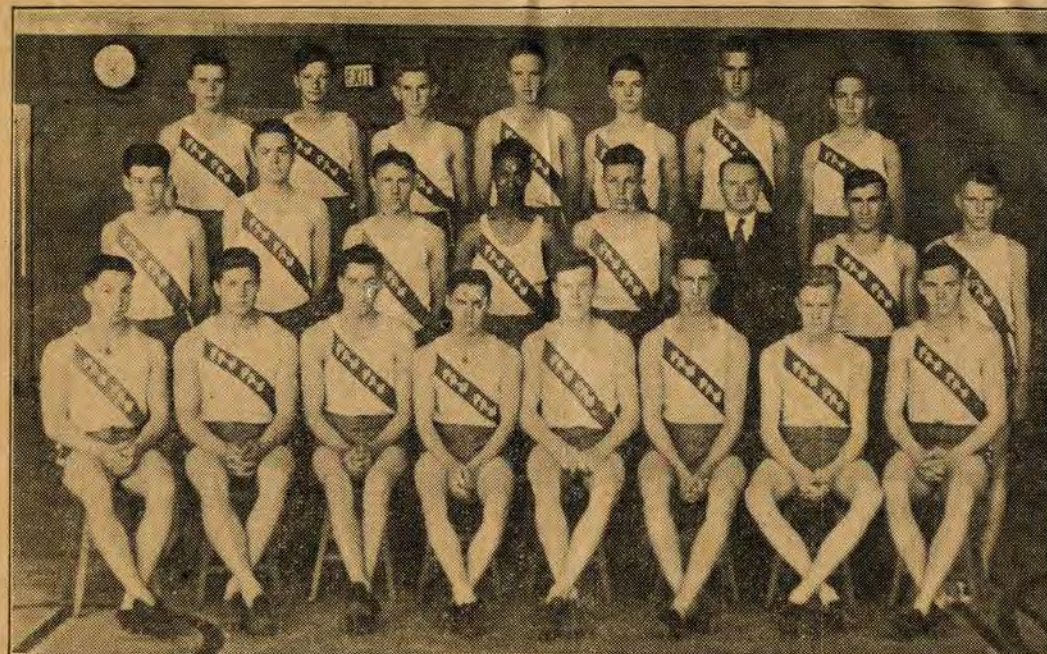

PAW PAW HIGH SCHOOL

SCHOOL SPORTS

Track Squad - Paw Paw High School - May 27, 1932

TRACK SQUAD, PAW PAW REDSKINS, 1932

Photo by Myers

Front Row, left to right—Jennings, Paynich, Brockway, Holcomb, (Capt.), Brennan, Baxter, Sowle, Mather. Second Row—Smith, Spicer, Lula, Ampey, Andrews, Coach Emmert, Mearing, R. Slisz. Back Row—E. Slisz, Timkovich, Alden, Madison, Warner, Lanphear, Loveland.

**James Jennings, PPHS Football
Team Captain - 1933 Season**

**James Jennings in early "Letter Sweater"
The four stripes signify lettering four years,
while the star denotes team captain.
Photo appears to have been taken around the
time of Tyler Field stone fence construction.**